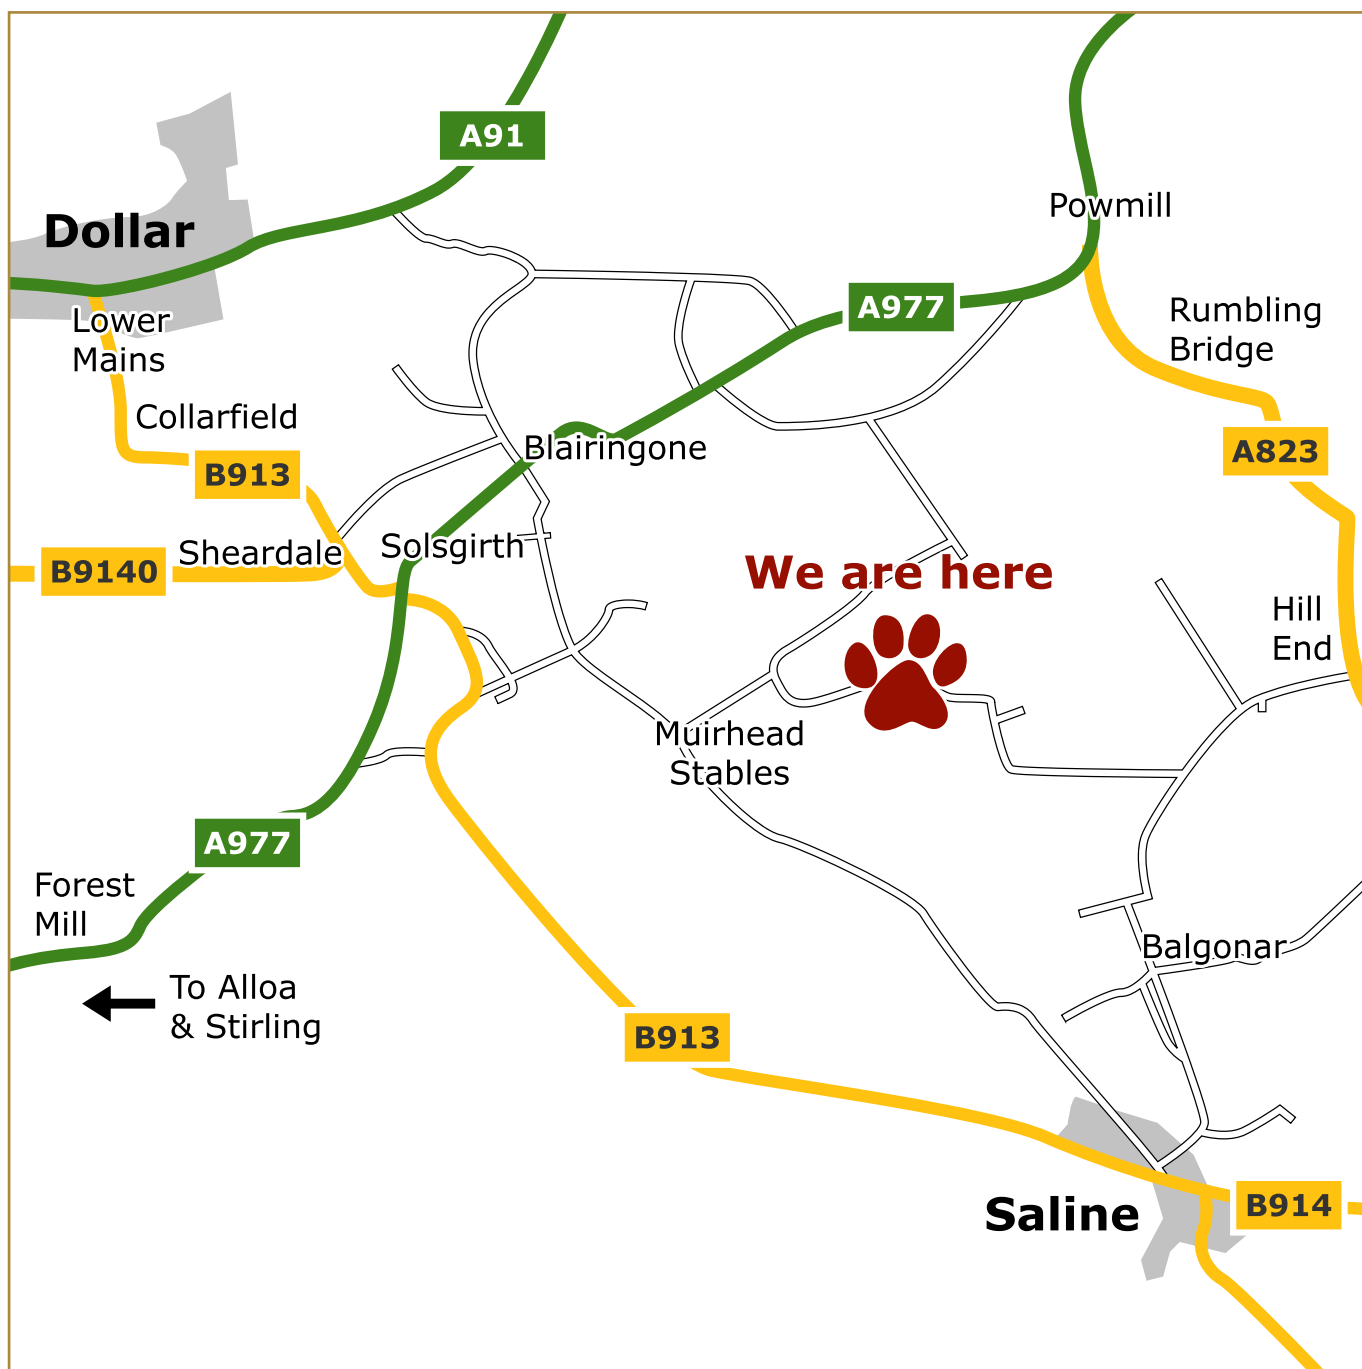

RIVENDELL

BOARDING KENNELS & CATTERY

Opening Times:

Monday - Saturday: 10am - 12pm, 2pm - 4pm

Sunday: 9am - 10am, 2pm - 4pm

Rivendell Kennels & Cattery
By Blairingone
Dollar
Clackmannanshire
FK14 7ND

Tel: 01383 852358